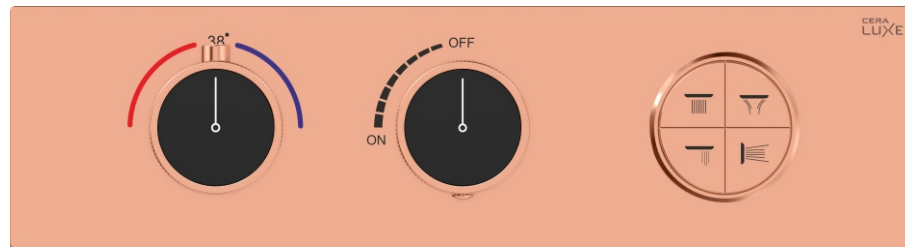

SOLACE PRO - 4 OUTLET

Solace Pro - 4 Outlet
Thermostatic Diverter
with Click type
Exposed Part F8015746RG ₹ 29,400
Concealed Part F4080305 ₹ 39,500
SET MRP: ₹ 68,900

Solace Pro - 4 Outlet
Thermostatic Diverter
with Click type
Exposed Part F8015746FG ₹ 29,400
Concealed Part F4080305 ₹ 39,500
SET MRP: ₹ 68,900

Solace Pro - 4 Outlet
Thermostatic Diverter
with Click type
Exposed Part F8015746SB ₹ 29,400
Concealed Part F4080305 ₹ 39,500
SET MRP: ₹ 68,900

Solace Pro - 4 Outlet
Thermostatic Diverter
with Click type
Exposed Part F8015746CH ₹ 21,000
Concealed Part F4080305 ₹ 39,500
SET MRP: ₹ 60,500