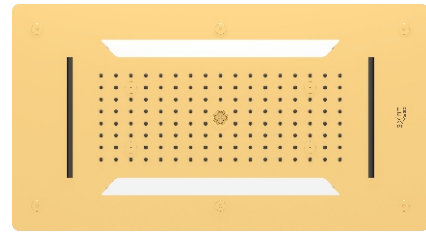

Solace TRIO
3 Outlet Thermostatic Diverter
with Click type
Exposed Part F8015744RG ₹ 9,790
Concealed Part F4080303 ₹ 17,000
SET MRP: ₹ 26,790

Solace TRIO
3 Outlet Thermostatic Diverter
with Click type
Exposed Part F8015744SB ₹ 9,790
Concealed Part F4080303 ₹ 17,000
SET MRP: ₹ 26,790

Solace TRIO
3 Outlet Thermostatic Diverter
with Click type
Exposed Part F8015744CH ₹ 6,990
Concealed Part F4080303 ₹ 17,000
SET MRP: ₹ 23,990

CEILING SHOWERS#

ETERNUM
LED Ceiling Shower
700 x 380 mm
5 Function shower
Lush Rain, Mist Flow,
Bubble/Laminar Flow, Cascade
F7010113FG
₹ 1,45,530