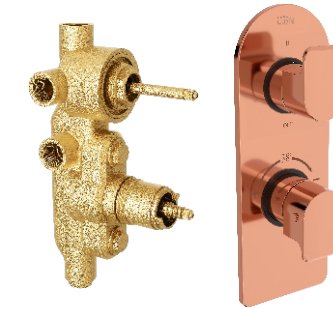

F7030457SB
Shower Round Sliding Rail
with Holder
₹ 2,790

F7030457CH
Shower Round Sliding Rail
with Holder
₹ 1,990

WALL OUTLET

F8045104FG
Wall outlet square
₹ 1,190

F8045104RG
Wall outlet square
₹ 1,190

F8045104SB
Wall outlet square
₹ 1,190

SYLVINA

3 Outlets Single Lever
Thermostatic Diverter
Exposed part **F1021801FG** ₹ 7,780
Concealed part **F4080301** ₹ 15,040
Set ₹ 22,820

3 Outlets Single Lever
Thermostatic Diverter
Exposed part **F1021801RG** ₹ 7,780
Concealed part **F4080301** ₹ 15,040
Set ₹ 22,820

3 Outlets Single Lever
Thermostatic Diverter
Exposed part **F1021801SB** ₹ 7,780
Concealed part **F4080301** ₹ 15,040
Set ₹ 22,820

CHELSEA

3 Outlets Single Lever
Thermostatic Diverter
Exposed part **F1016801FG** ₹ 6,760
Concealed part **F4080301** ₹ 15,040
Set ₹ 21,800

3 Outlets Single Lever
Thermostatic Diverter
Exposed part **F1016801RG** ₹ 6,760
Concealed part **F4080301** ₹ 15,040
Set ₹ 21,800

3 Outlets Single Lever
Thermostatic Diverter
Exposed part **F1016801SB** ₹ 6,760
Concealed part **F4080301** ₹ 15,040
Set ₹ 21,800