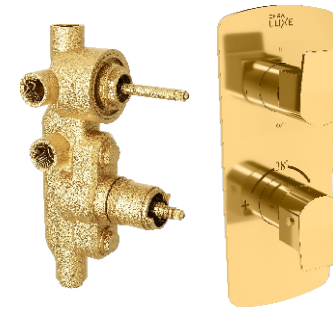

F7030457SB
Shower Round Sliding Rail
with Holder
₹ 2,790

F7030457CH
Shower Round Sliding Rail
with Holder
₹ 1,990

WALL OUTLET

F8045104FG
Wall outlet square
₹ 1,190

F8045104RG
Wall outlet square
₹ 1,190

F8045104SB
Wall outlet square
₹ 1,190

F8045104CH
Wall outlet square
₹ 850

F8045103FG
Wall outlet round
₹ 1,120

F8045103RG
Wall outlet round
₹ 1,120

F8045103SB
Wall outlet round
₹ 1,120

F8045103CH
Wall outlet round
₹ 800

3 OUTLET THERMOSTATIC DIVERTER#

SYLVINA

3 Outlets Single Lever
Thermostatic Diverter
Exposed part **F1021801FG** ₹ 7,780
Concealed part **F4080301** ₹ 15,040
Set ₹ 22,820

3 Outlets Single Lever
Thermostatic Diverter
Exposed part **F1021801RG** ₹ 7,780
Concealed part **F4080301** ₹ 15,040
Set ₹ 22,820

3 Outlets Single Lever
Thermostatic Diverter
Exposed part **F1021801SB** ₹ 7,780
Concealed part **F4080301** ₹ 15,040
Set ₹ 22,820

CHELSEA

3 Outlets Single Lever
Thermostatic Diverter
Exposed part **F1016801FG** ₹ 6,760
Concealed part **F4080301** ₹ 15,040
Set ₹ 21,800