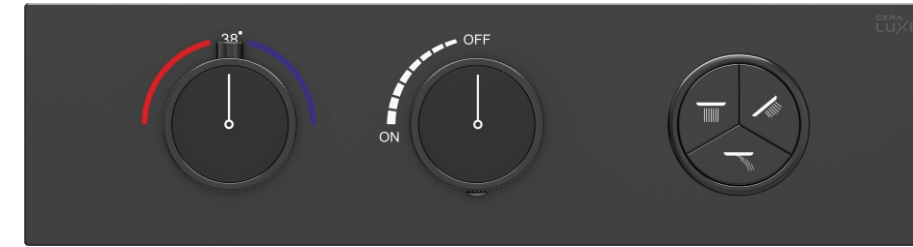

Solace Pro - 6 Outlet
Thermostatic Diverter
with Click type
Exposed Part F8015747RG ₹ 32,200
Concealed Part F4080306 ₹ 42,500
SET MRP: ₹ 74,700

Solace Pro - 6 Outlet
Thermostatic Diverter
with Click type
Exposed Part F8015747SB ₹ 32,200
Concealed Part F4080306 ₹ 42,500
SET MRP: ₹ 74,700

Solace Pro - 6 Outlet
Thermostatic Diverter
with Click type
Exposed Part F8015747CH ₹ 23,000
Concealed Part F4080306 ₹ 42,500
SET MRP: ₹ 65,500

SOLACE PRO - 3 OUTLET

Solace Pro - 3 Outlet
Thermostatic Diverter
with Click type
Exposed Part F8015745SB ₹ 26,600
Concealed Part F4080304 ₹ 36,500
SET MRP: ₹ 63,100