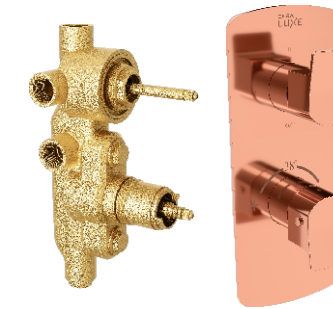

F7030457SB
Shower Round Sliding Rail
with Holder
₹ 2,790

F7030457CH
Shower Round Sliding Rail
with Holder
₹ 1,990

WALL OUTLET

F8045104FG
Wall outlet square
₹ 1,190

F8045104RG
Wall outlet square
₹ 1,190

F8045104SB
Wall outlet square
₹ 1,190

F8045104CH
Wall outlet square
₹ 850

F8045103FG
Wall outlet round
₹ 1,120

F8045103RG
Wall outlet round
₹ 1,120

F8045103SB
Wall outlet round
₹ 1,120

F8045103CH
Wall outlet round
₹ 800

3 OUTLET THERMOSTATIC DIVERTER#

SYLVINA

3 Outlets Single Lever
Thermostatic Diverter
Exposed part **F1021801FG** ₹ 7,780
Concealed part **F4080301** ₹ 15,040
Set ₹ 22,820

3 Outlets Single Lever
Thermostatic Diverter
Exposed part **F1021801RG** ₹ 7,780
Concealed part **F4080301** ₹ 15,040
Set ₹ 22,820

3 Outlets Single Lever
Thermostatic Diverter
Exposed part **F1021801SB** ₹ 7,780
Concealed part **F4080301** ₹ 15,040
Set ₹ 22,820

CHELSEA

3 Outlets Single Lever
Thermostatic Diverter
Exposed part **F1016801FG** ₹ 6,760
Concealed part **F4080301** ₹ 15,040
Set ₹ 21,800