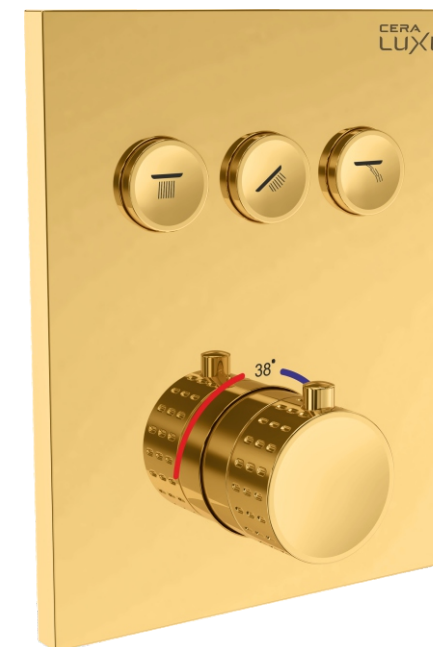

Solace Pro - 3 Outlet
Thermostatic Diverter
with Click type
Exposed Part F8015745CH ₹ 19,000
Concealed Part F4080304 ₹ 36,500
SET MRP: ₹ 55,500

SOLACE PRO - 4 OUTLET

Solace Pro - 4 Outlet
Thermostatic Diverter
with Click type
Exposed Part F8015746RG ₹ 29,400
Concealed Part F4080305 ₹ 39,500
SET MRP: ₹ 68,900

Solace Pro - 4 Outlet
Thermostatic Diverter
with Click type
Exposed Part F8015746FG ₹ 29,400
Concealed Part F4080305 ₹ 39,500
SET MRP: ₹ 68,900

Solace Pro - 4 Outlet
Thermostatic Diverter
with Click type
Exposed Part F8015746SB ₹ 29,400
Concealed Part F4080305 ₹ 39,500
SET MRP: ₹ 68,900

Solace Pro - 4 Outlet
Thermostatic Diverter
with Click type
Exposed Part F8015746CH ₹ 21,000
Concealed Part F4080305 ₹ 39,500
SET MRP: ₹ 60,500

SOLACE TRIO - 3 OUTLET

Solace TRIO
3 Outlet Thermostatic Diverter
with Click type
Exposed Part F8015744FG ₹ 9,790
Concealed Part F4080303 ₹ 17,000
SET MRP: ₹ 26,790

Solace TRIO
3 Outlet Thermostatic Diverter
with Click type
Exposed Part F8015744RG ₹ 9,790
Concealed Part F4080303 ₹ 17,000
SET MRP: ₹ 26,790

Solace TRIO
3 Outlet Thermostatic Diverter
with Click type
Exposed Part F8015744SB ₹ 9,790
Concealed Part F4080303 ₹ 17,000
SET MRP: ₹ 26,790